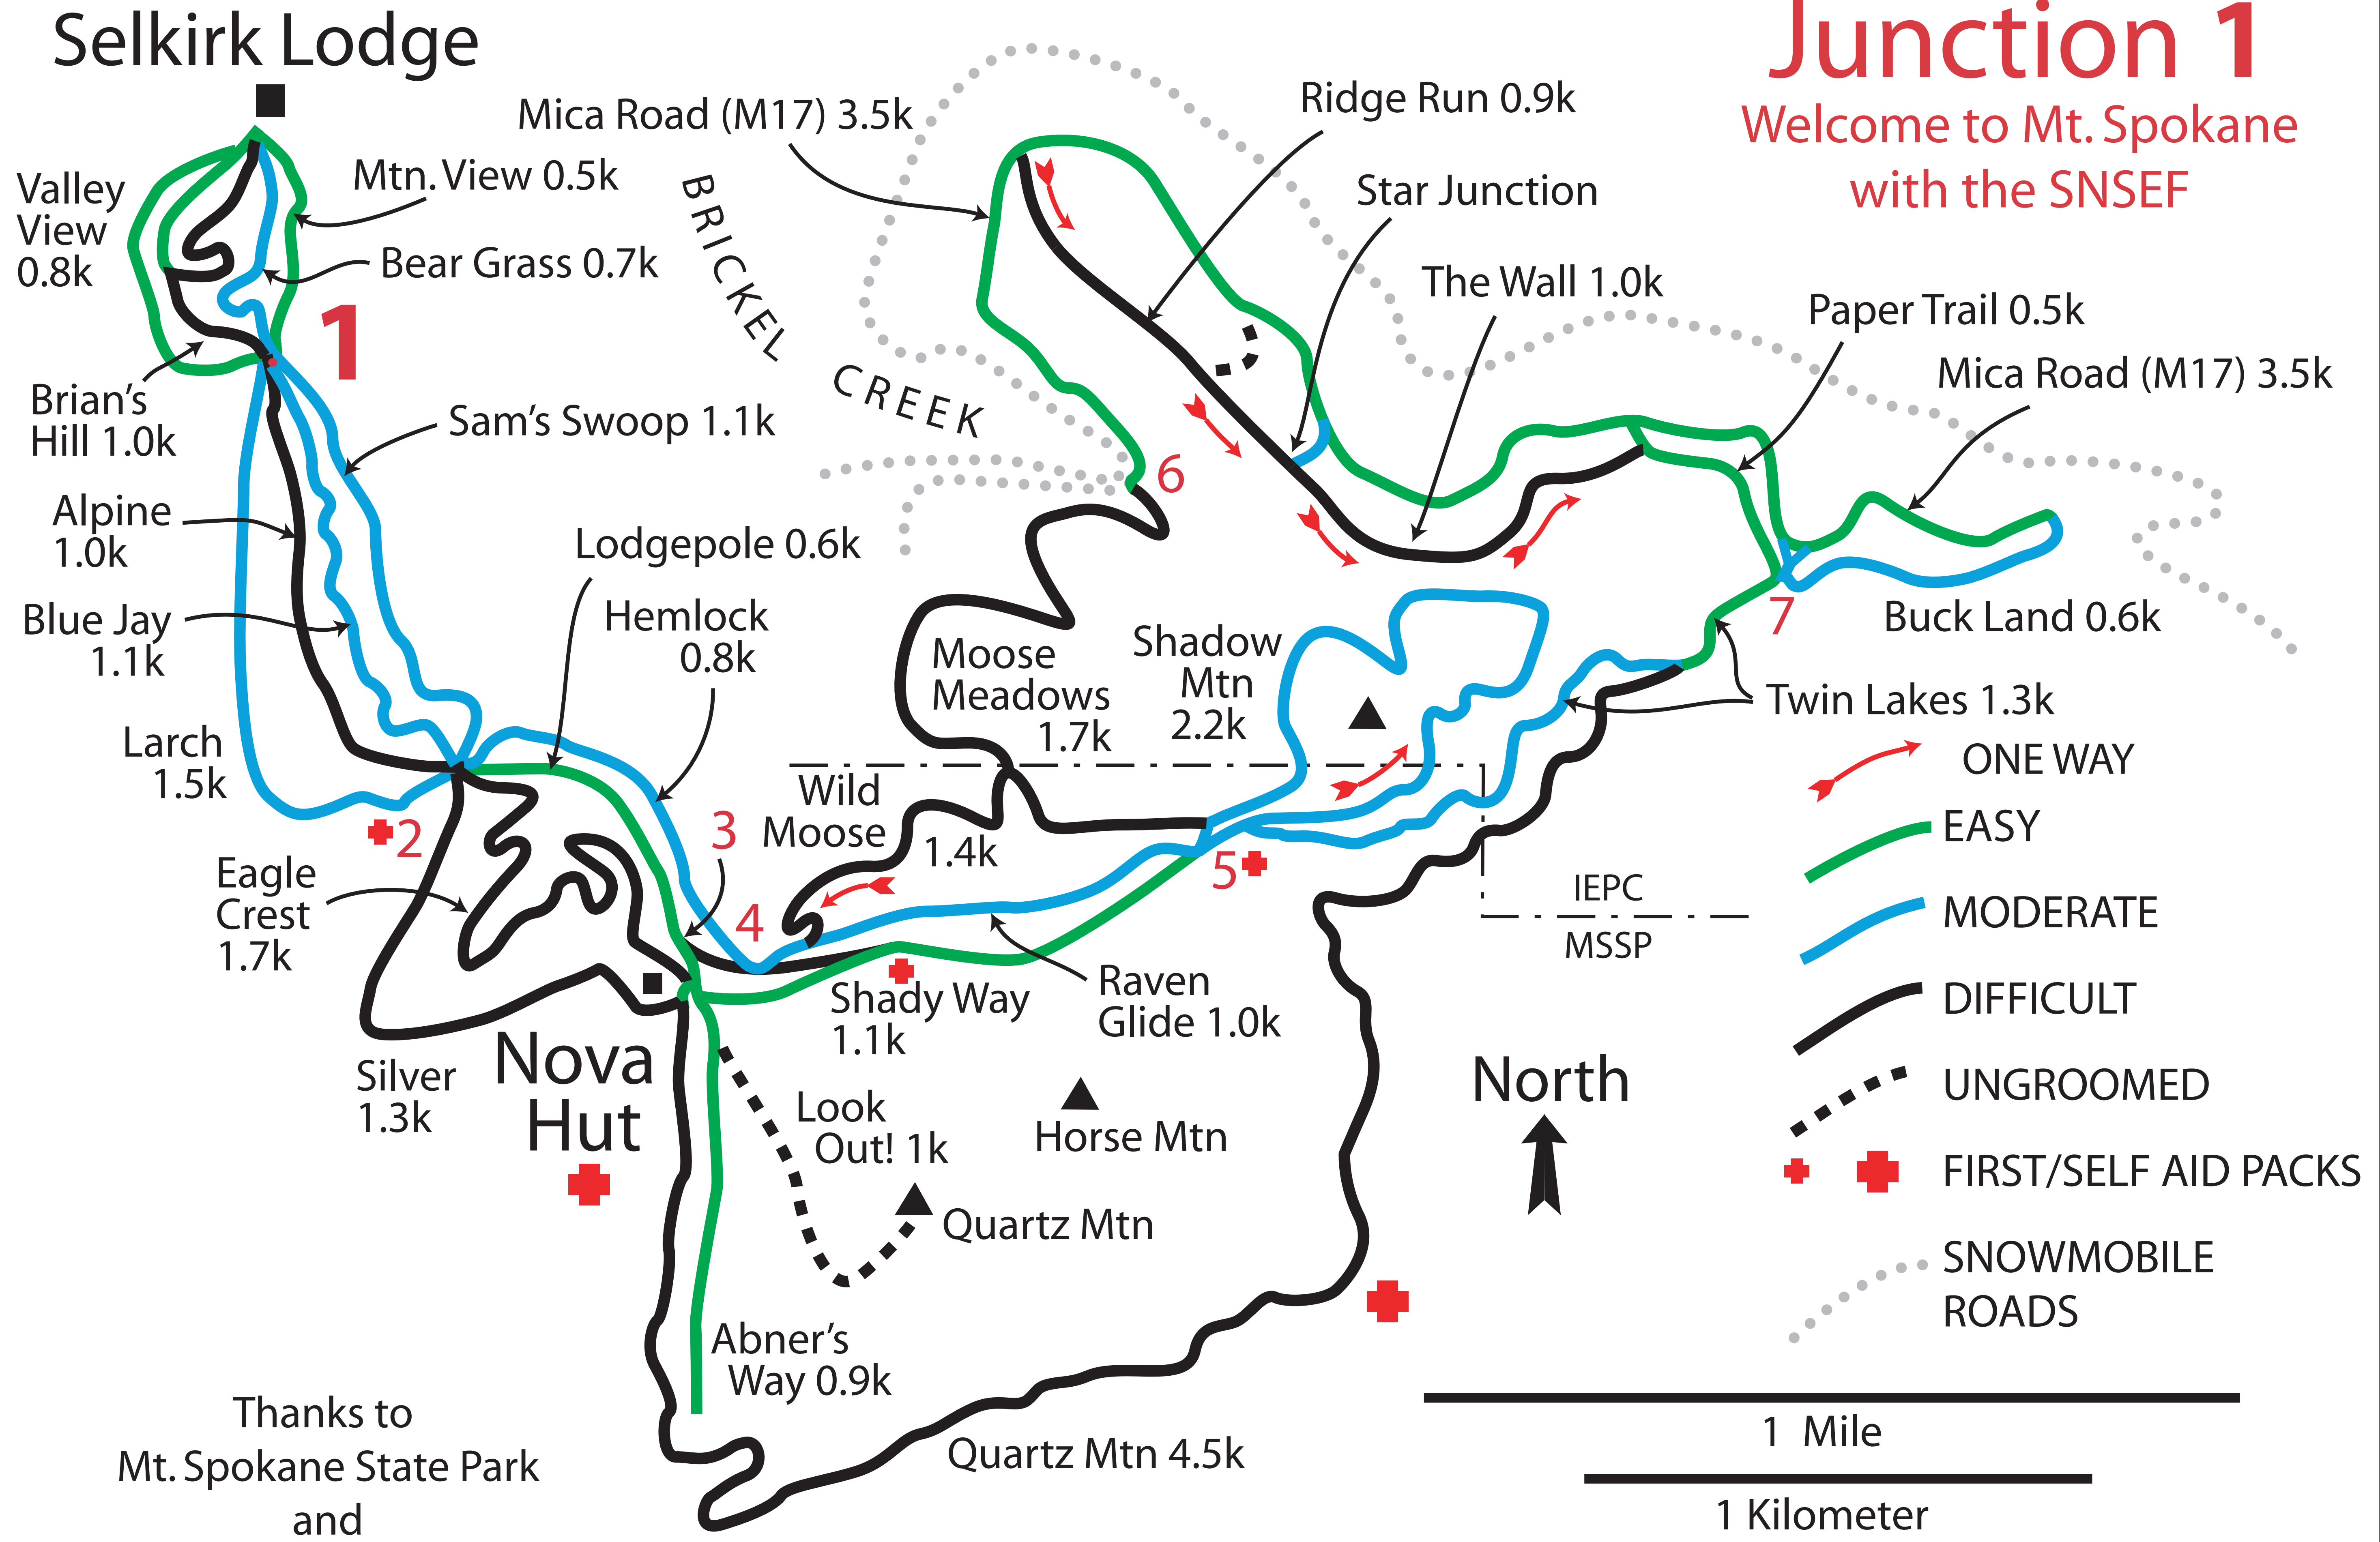

# Mt Spokane Nordic Trails

## Junction 1 Welcome to Mt. Spokane with the SNSEF

Thanks to  
Mt. Spokane State Park  
and  
Inland Empire Paper Company

Map provided by Spokane Nordic Ski Education Foundation